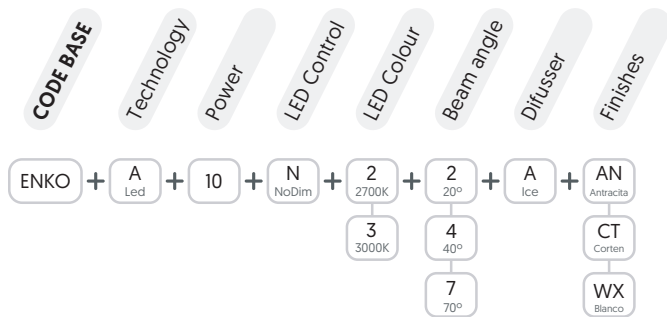

ENKO 60

OUTDOOR

SPECIFICATIONS

Qualities

Led Colour

Regulation

Beam Angle

Finish

Diffuser

Installation

REFERENCE CODE

LIGHT SOURCE

	W	V	TEMP	LUM	CRI
			2.700K	729	
ENKO 60	10	230	3.000K	810	>90

TECHNICAL DRAWINGS