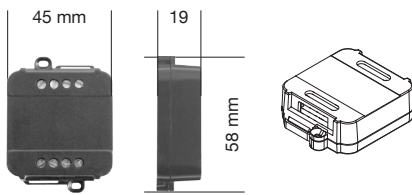

CODE	CV / CC	Supply Voltage	Output	Channels	Command
DLC1224-1CV-CASAMBI	CV	12-24V DC	1 x 10A	1	APP CASAMBI - N.O. Push buttons