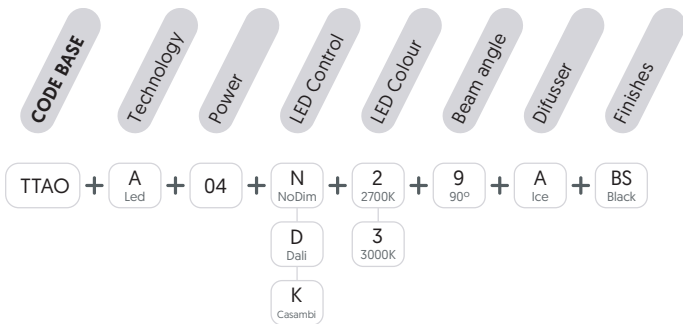

## SPECIFICATIONS

Qualities

Led Colour

Regulation

Beam Angle

Finish

Diffuser

## REFERENCE CODE