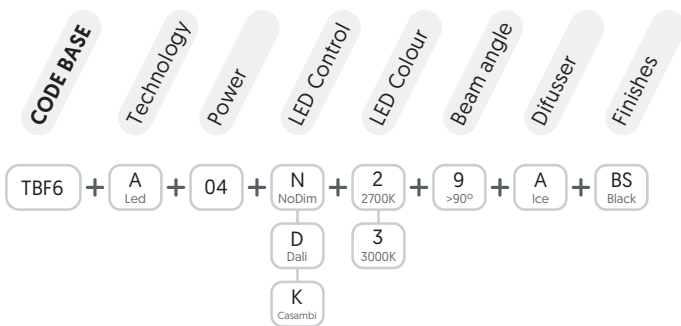

BALO 60 48V

TINY SYSTEM

SPECIFICATIONS

Qualities

Led Colour

Regulation

Beam Angle

Finish

Diffuser

REFERENCE CODE

LIGHT SOURCE

	W	V	TEMP	LUM	CRI
BALO	4	48V	2.700K	450	>90
			3.000K	496	

TECHNICAL DRAWINGS