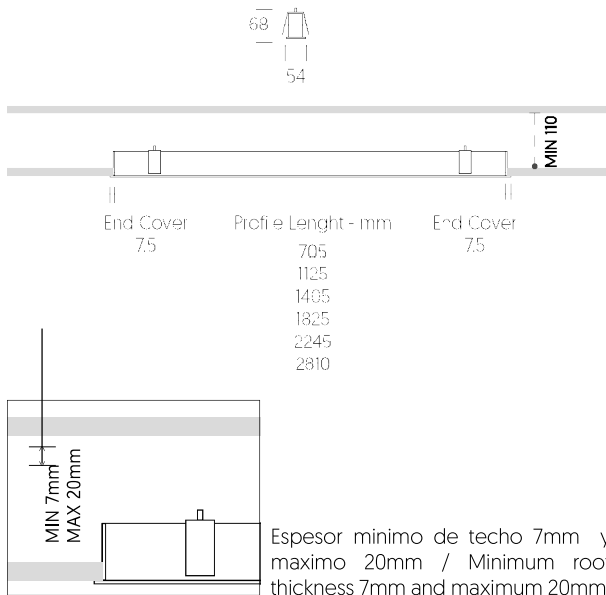

TEC.DRAWINGS

CUSTOMIZE OPTIONS

LED CONTROL										
PUSH	F	Dimmable Push	LNXE	A	••	F	•	9	•	••
DALI	D	Dimmable Dali	LNXE	A	••	D	•	9	•	••
LED COLOR TEMPERATURE										
4K	4	4000K	LNXE	A	••	•	4	9	•	••