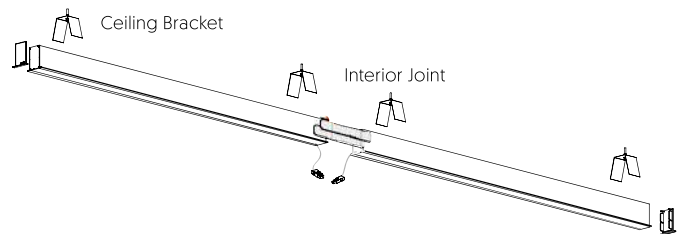

Interior Joint DIM
1.5Meters LNEUXDXXELUD1
2.0Meters

Ceiling Bracket Line E
LNEEXXXRCKIT

SINGLE VERSION

Line 07 - 14 - 18 - 22 - 28

CONTINUOUS VERSION

Line 32 - 37 - 42- 46 - 50 - 56

GUÍA COMPLEMENTOS/ COMPLEMENTS GUIDE

Ref.		Lenght		Ceiling strip	Ele. Union	
Line 07	{07}	705 mm		715x42	2	-
Line 11	{11}	1.125 mm		1.135x42	2	-
Line 14	{14}	1.405mm		1.415x42	2	-
Line 18	{18}	1.825 mm		1.835x42	2	-
Line 22	{22}	2.245 mm		2.255x42	3	-
Line 28	{28}	2.810 mm		2.820x42	3	-
Line 32	{14+18}	3.230 mm		3.240x42	4	1.5m
Line 37	{18+18}	3.650 mm		3.660x42	4	2m
Line 42	{28+14}	4.215 mm		4.225x42	5	1.5m
Line 46	{28+18}	4.635 mm		4.645x42	6	1.5m
Line 50	{28+22}	5.055 mm		5.065x42	6	1.5m
Line 56	{28+28}	5.620 mm		5.630x42	6	1.5m