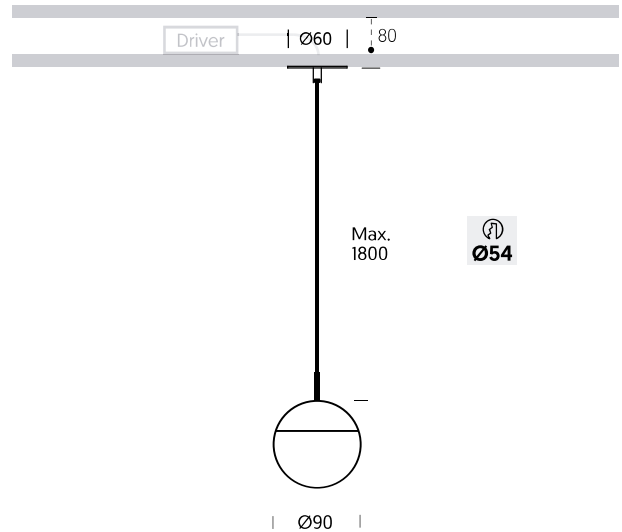

RECESSED

Wifi or Bluetooth version and other colors, please consult it.