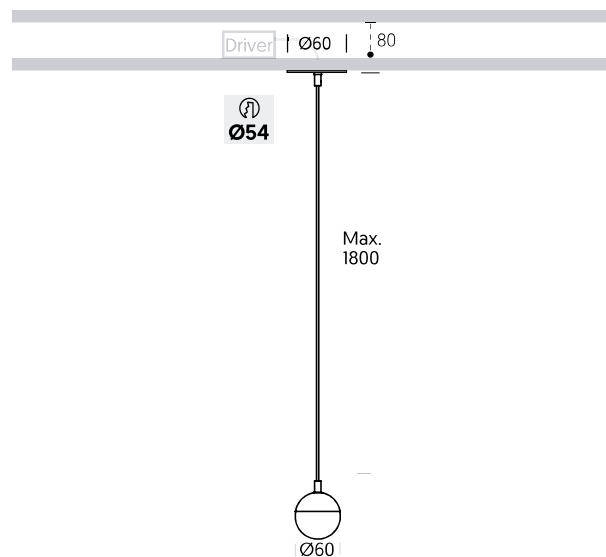

Wifi or Bluetooth version and other colors, please consult it.