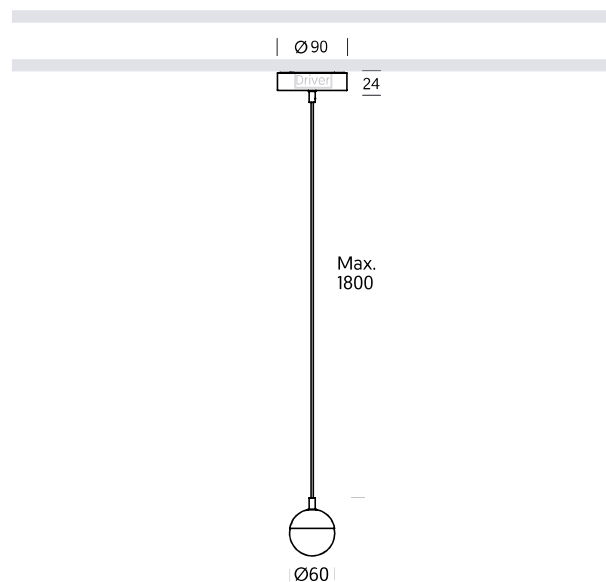

SURFACE

* Disponible solo en version No-dimmable / Only Available for No dimmable version
RECESSED