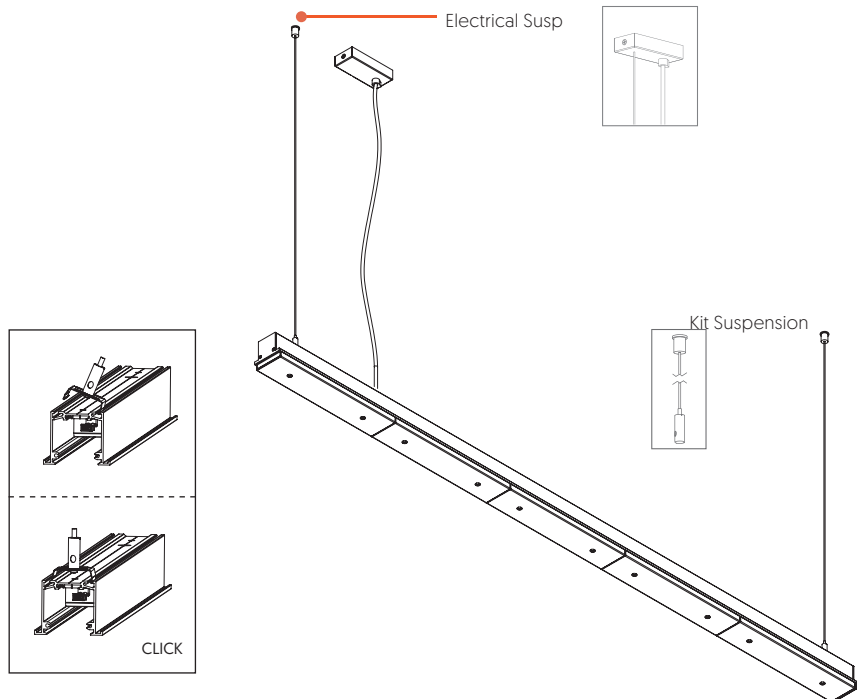

INDIVIDUAL VERSION

CONTINUOUS VERSION

Ref.	mm	Ele. Union	Joint	Elec. Susp	Kit Susp
Pixel 05 + 05	1160	1m	1	1	4
Pixel 05 + 11	1732	1m	1	1	4
Pixel 05 + 17	2304	1.5m	1	1	4
Pixel 11 + 11	2304	1.5m	1	1	4
Pixel 11 + 17	2876	2m	1	1	4
Pixel 17 + 17	3448	2m	1	1	4

Ejemplo de combinaciones
Some example of combinations