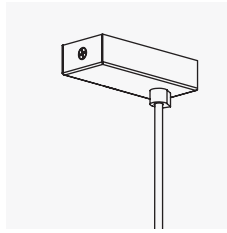

COMPLEMENTS CODES
SURFACE VERSION

Interior Joint
CPIXEL00034RW
*Only for continuos

End cap
White CPIXEL00033VVS
Black CPIXEL00033BL

Ref.	Lenght	Ele. Union	Joint
Pixel 05 + 05	1160 mm	1m	1
Pixel 05 + 11	1732 mm	1m	1
Pixel 05 + 14	2304 mm	1.5m	1
Pixel 11 + 11	2304 mm	1.5m	1
Pixel 11 + 17	2876	2m	1
Pixel 17 + 17	3448	2m	1

CONTINUOS VERSION

⚠ IMPORTANTE: Una alimentación para máximo 10 metros.
ATTENTION: Maximium 10 meters per one power supply.

OPTICS OPTIONS

COMPLEMENTS CODES
PENDANT VERSION

Electrical Susp. NO-DIM
1.5m White CPIXEL00036BL
1.5m Black CPIXEL00036NE

Electrical Susp. DIM
1.5m White CPIXEL00037BL
1.5m Black CPIXEL00037NE

Kit Suspension
1.5m White CPIXEL00035NR
1.5m Black CPIXEL00035NE

Interior Joint
CPIXEL00034RW
*Only for continuous

Ref.	Length	Elec. Susp.	Kit Susp.
Pixel 05	582 mm	1	2
Pixel 11	1154 mm	1	2
Pixel 17	1726 mm	1	2