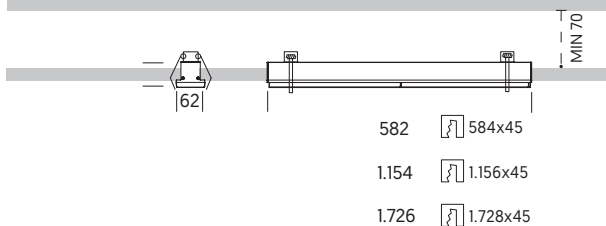

LED	230V	IP20 INT	54.000h L80 B10	McAdam C3
≈ 22W > 3.500lm	PIXX	A	05	. . . A ..
≈ 44W > 7.000lm	PIXX	A	11	. . . A ..
≈ 66W > 10.500lm	PIXX	A	17	. . . A ..

BASIC OPTIONS

NO DIM	N	No Dimmable	PIXX	A	05	N	4	9	A	WS
4K	4	4000K	PIXX	A	11	N	4	9	A	WS
9	9	110°	PIXX	A	17	N	4	9	A	WS
A	A	Ice Difusser	PIXX	A	05	N	4	9	A	BS
WS	WS	Satin White	PIXX	A	11	N	4	9	A	BS
			PIXX	A	17	N	4	9	A	BS
BS	BS	Satin Black	PIXX	A	05	N	4	9	A	BS
			PIXX	A	11	N	4	9	A	BS
			PIXX	A	17	N	4	9	A	BS

CUSTOMIZE OPTIONS

LED CONTROL	DALI	D	Dimmable Dali	PIXX	A	..	D	. . . . .
LED COLOR TEMPERATURE	3K	3	3.000K	PIXX	A	..	. 4	
	5K	5	5.000K	PIXX	A	..	. 4	
	6K	6	6.500K	PIXX	A	..	. 4	
LED BEAM ANGLE	6	6	Wide Flood	PIXX	A	..	. . . 6 . . .	
	7	7	Retail Symetric	PIXX	A	..	. . . 7 . . .	
LED COMPLEMENTS	B	B	Clear Difusser	PIXX	A	..	. . . . . B ..