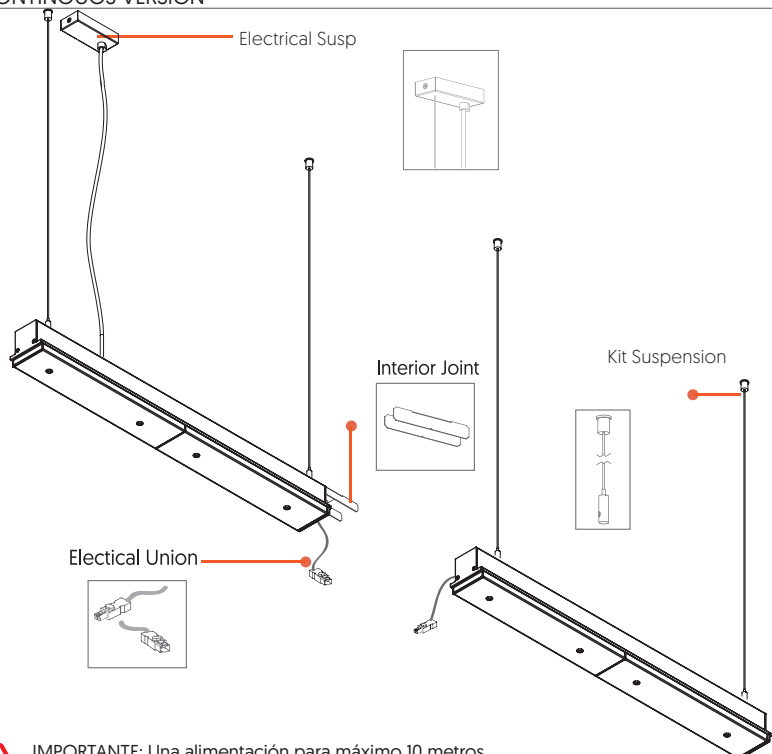

! IMPORTANTE: Una alimentación para máximo 10 metros.
ATTENTION: Maximum 10 meters per one power supply.