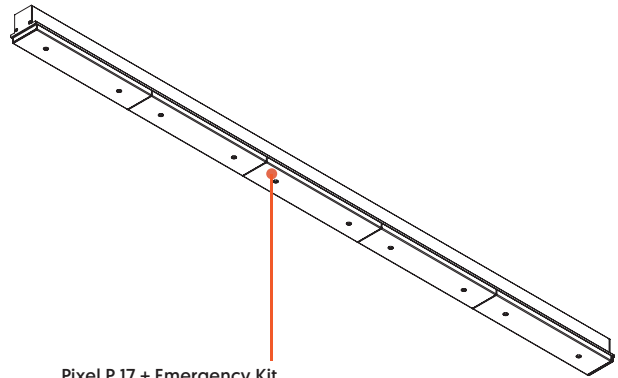

Pixel P 17 + Emergency Kit
El Kite de emrgencia esta en el interior del perfil
The emergency kit is inside