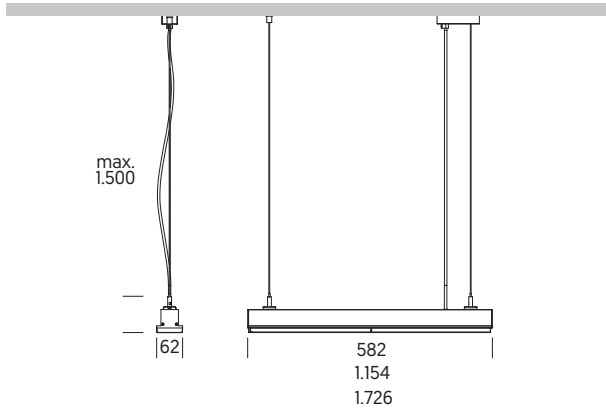

CRI >90 Optional, please consult it.

TEC.DRAWINGS

Surface Version

Pendant Version

Recessed Version

LED	230V	IP20 INT	54.000h L80 B10	McAdam C3
≈ 22W > 3.500lm	PIXX	A	05	. . . A ..
≈ 44W > 7.000lm	PIXX	A	11	. . . A ..
≈ 66W > 10.500lm	PIXX	A	17	. . . A ..