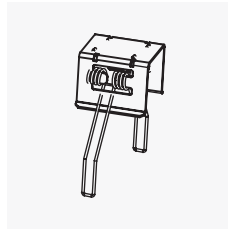

INDIVIDUAL VERSION

CONTINUOUS VERSION

Ref.	mm	Ele. Union	Joint	Elec. Susp	Kit Susp
Pixel 05 + 05	1160	1m	1	1	4
Pixel 05 + 11	1732	1m	1	1	4
Pixel 05 + 17	2304	1.5m	1	1	4
Pixel 11 + 11	2304	1.5m	1	1	4
Pixel 11 + 17	2876	2m	1	1	4
Pixel 17 + 17	3448	2m	1	1	4

Ejemplo de combinaciones
Some example of combinations

! IMPORTANTE: Una alimentación para máximo 10 metros.
ATTENTION: Maximum 10 meters per one power supply.

COMPLEMENTS CODES
FRAMELESS VERSION

Interior Joint
CPIXEL00034RW
*Only for continuos

Ceiling Bracket Pixel
CPIXEL00039RW

End cap
White CPIXEL00033WS
Black CPIXEL00033BL

Ref.	Lenght		Ceiling strip
Pixel 05	582 mm	584x45	2
Pixel 11	1154 mm	1156x45	2
Pixel 17	1726 mm	1728x45	2

INDIVIDUAL VERSION