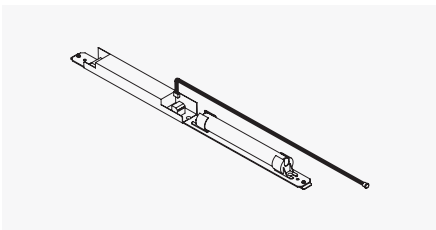

EMERGENCY KIT

Emergency Kit
CPIXEL00038RW
*Solo disponible para Pixel 11 y 17
*Only available for Pixel 11 and 17