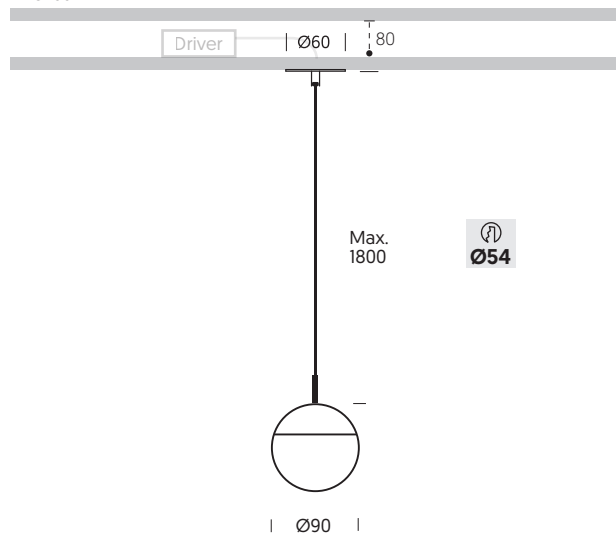

RECESSED

Wifi or Bluetooth version and other colors, please consult it.